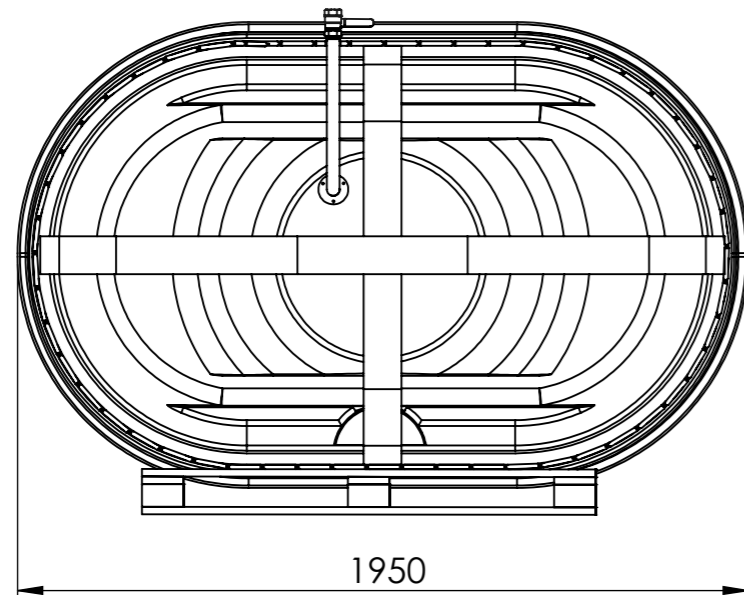

# General info

Outside measurements	1880 mm x 1180 mm x 930 mm
Height inner	910 mm
Height outer with hot tub base	1030 mm
width of the benches	300 mm
height of the benches	230 mm
Bottom circle lenght	550 mm
Fiberglass edge width	100 mm

# External water tap and stove connections

Hot tub base

Heat resistant hose  $\phi$  48mm

$\phi$  48,00

Clamp  $\phi$  48-54

External tap (AISI 316) diameter	1 inch
chimney length	2000 mm

# External heater

Model	A
22 kw	50cm
28 kw	75cm
35 kw	100 cm

# Delivery info

Width	1400 mm
Height	1300 mm
Length	1950 mm
Weight	150-180kg