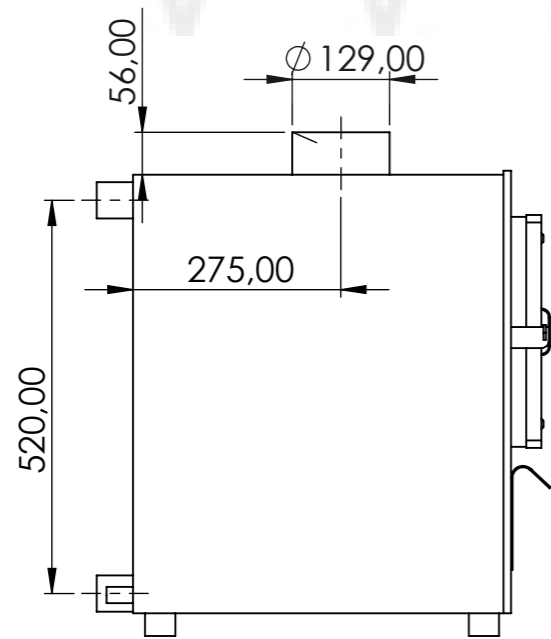

# General info

Outside measurements	1880 mm x 1180 mm x 930 mm
Height inner	910 mm
Height outer with hot tub base	1030 mm
width of the benches	300 mm
height of the benches	230 mm
Bottom circle lenght	550 mm
Fiberglass edge width	100 mm

# Fiberglass lid

Weight	15 kg
Measurements	1910mm x 1230mm x 160mm

# Leather lid

Measurements	1900mm x 1200mm x 150mm
Side leather overlay	50 mm
Weight	15kg
Insulation thickness	70-100mm

# Delivery info

Width	1400 mm
Height	1300 mm
Length	1950 mm
Weight	150-180kg