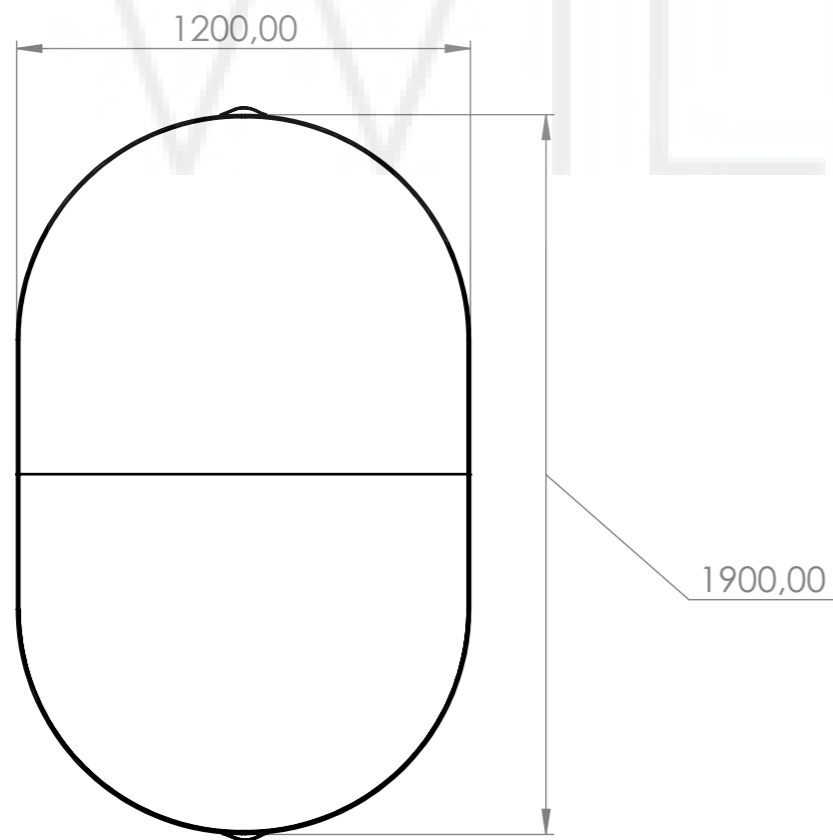

# General info

Outside measurements	1880 mm x 1180 mm x 930 mm
Height inner	910 mm
Height outer with hot tub base	1030 mm
width of the benches	300 mm
height of the benches	230 mm
Bottom circle lenght	550 mm
Fiberglass edge width	100 mm

# Fiberglass lid

Weight	15 kg
Measurements	1910mm x 1230mm x 160mm

# Leather lid

Measurements	1900mm x 1200mm x 150mm
Side leather overlay	50 mm
Weight	15kg
Insulation thickness	70-100mm

# Delivery info

Width	1400 mm
Height	1300 mm
Length	1950 mm
Weight	150-180kg