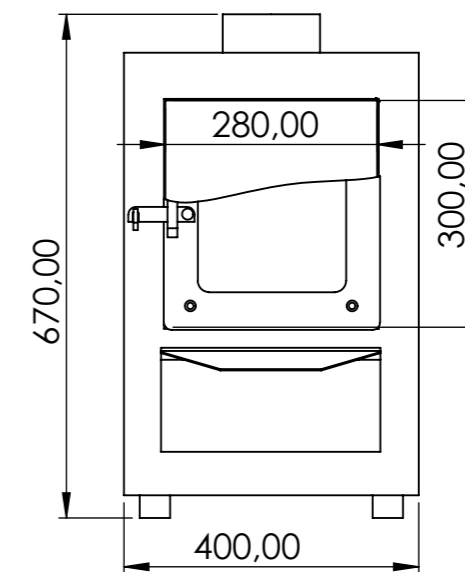

# General info

Outside measurements	1880 mm x 1180 mm x 930 mm
Height inner	910 mm
Height outer with hot tub base	1030 mm
width of the benches	300 mm
height of the benches	230 mm
Bottom circle lenght	550 mm
Fiberglass edge width	100 mm

# Leather lid

Measurements	1900mm x 1200mm x 150mm
Side leather overlay	50 mm
Weight	15kg
Insulation thickness	70-100mm

# External water tap and stove connections

Hot tub base

Heat resistant hose  $\phi$  48mm

$\phi$  48,00

Clamp  $\phi$  48-54

External tap (AISI 316) diameter	1 inch
chimney length	2000 mm

# Delivery info

Width	1400 mm
Height	1300 mm
Length	1950 mm
Weight	150-180kg