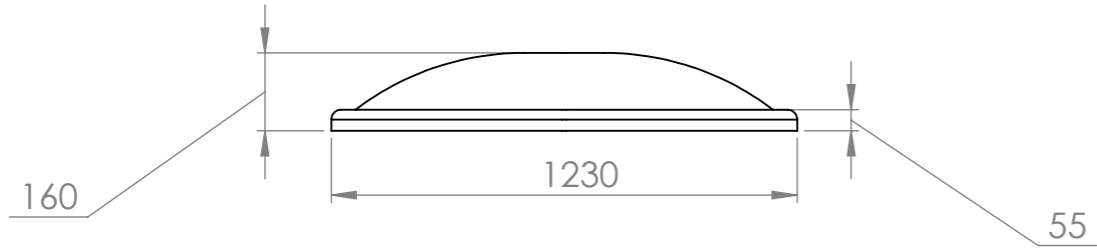

Suitable for persons	2
Water capacity	900 l
Total weight of the hot tub	150-180 kg

WILDTHERMS

# General info

Outside measurements	1880 mm x 1180 mm x 930 mm
Height inner	910 mm
Height outer with hot tub base	1030 mm
width of the benches	300 mm
height of the benches	230 mm
Bottom circle lenght	550 mm
Fiberglass edge width	100 mm

# Fiberglass lid

Weight	15 kg
Measurements	1910mm x 1230mm x 160mm

# Delivery info

Width	1400 mm
Height	1300 mm
Length	1950 mm
Weight	150-180kg