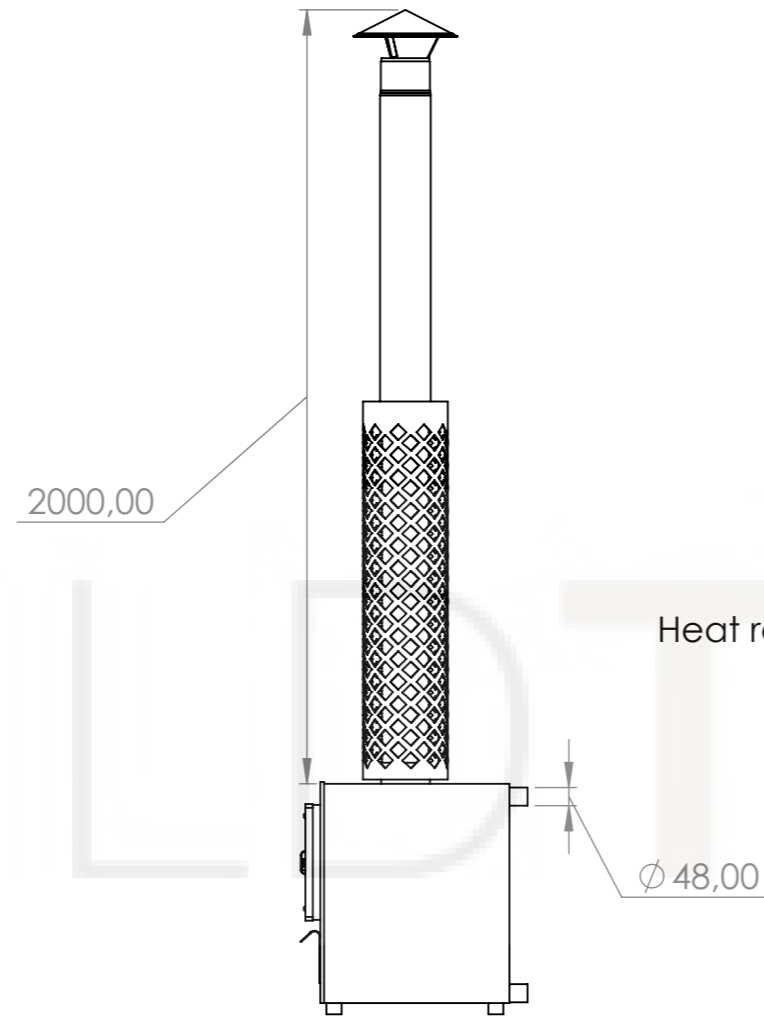

# General info

Outside measurements	1880 mm x 1180 mm x 930 mm
Height inner	910 mm
Height outer with hot tub base	1030 mm
width of the benches	300 mm
height of the benches	230 mm
Bottom circle lenght	550 mm
Fiberglass edge width	100 mm

# Fiberglass lid

Weight	15 kg
Measurements	1910mm x 1230mm x 160mm

# External water tap and stove connections

Hot tub base

Heat resistant hose  $\phi$  48mm

$\phi$  48,00

Clamp  $\phi$  48-54

External tap (AISI 316) diameter	1 inch
chimney length	2000 mm

# Delivery info

Width	1400 mm
Height	1300 mm
Length	1950 mm
Weight	150-180kg