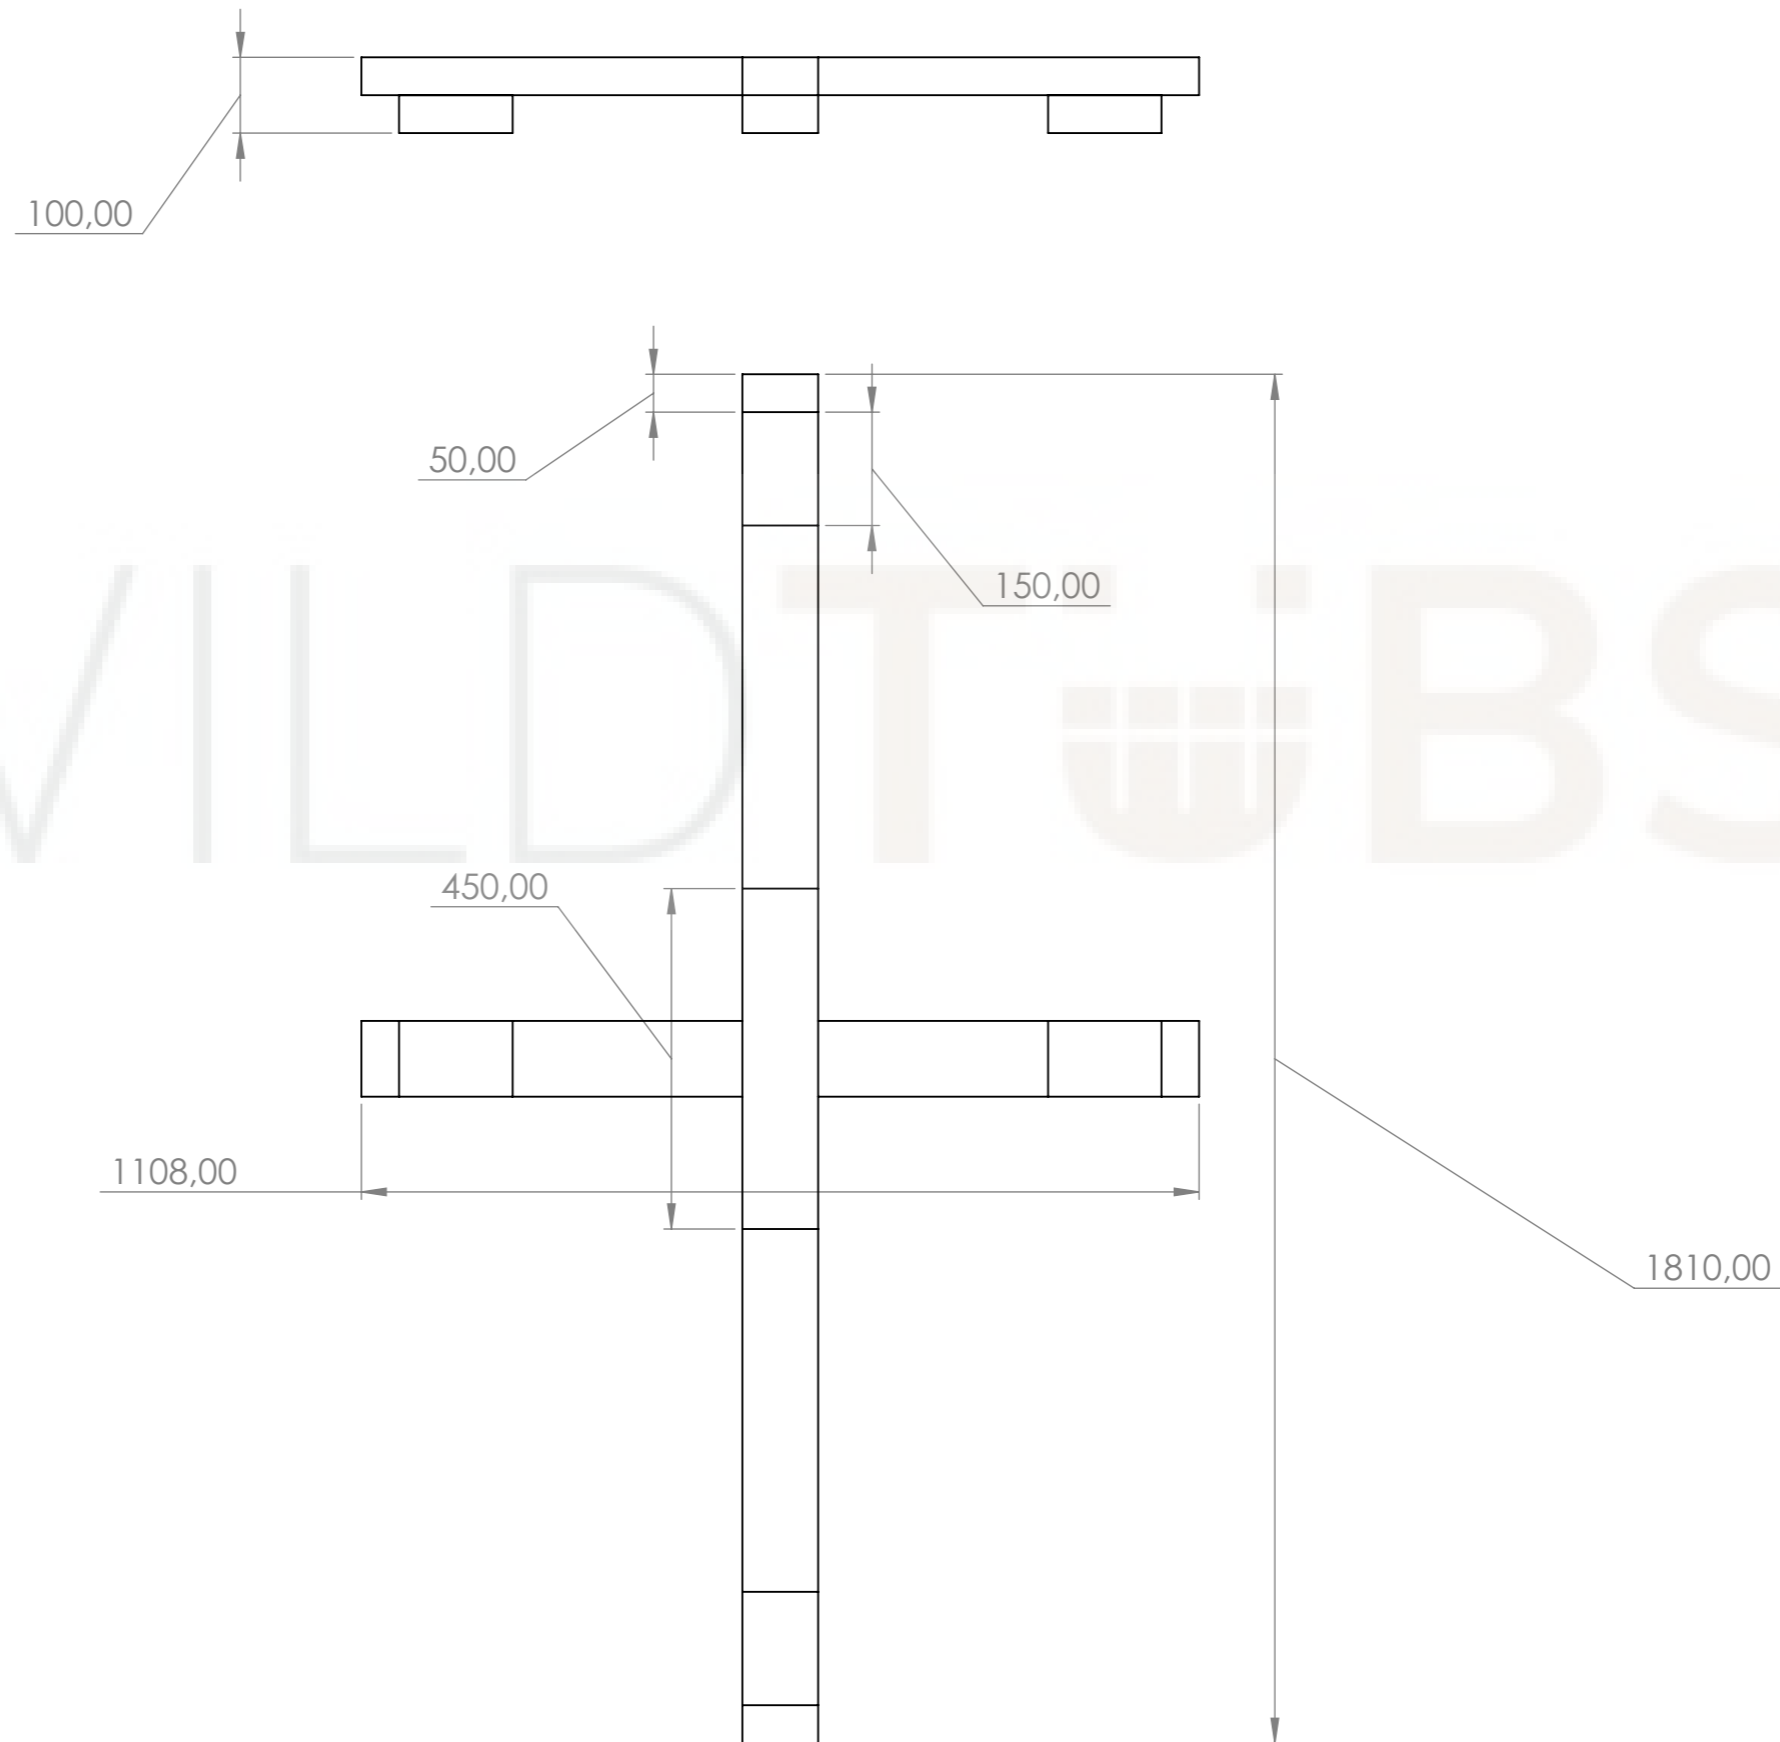

Hot tub base