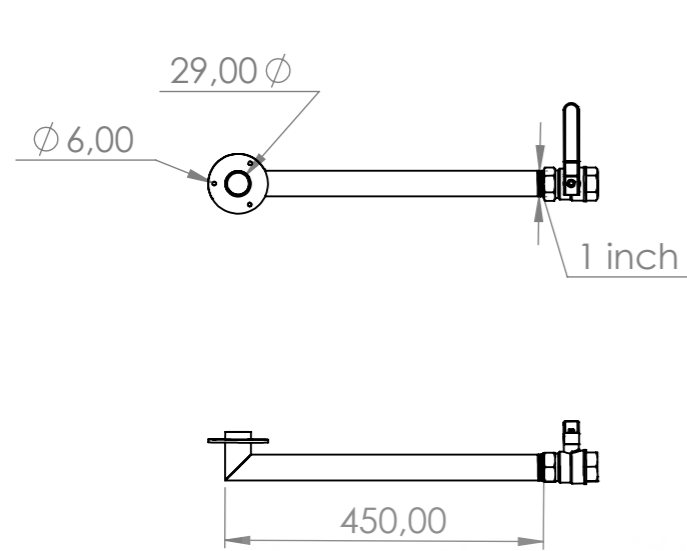

External water tap and stove connections

Hot tub base