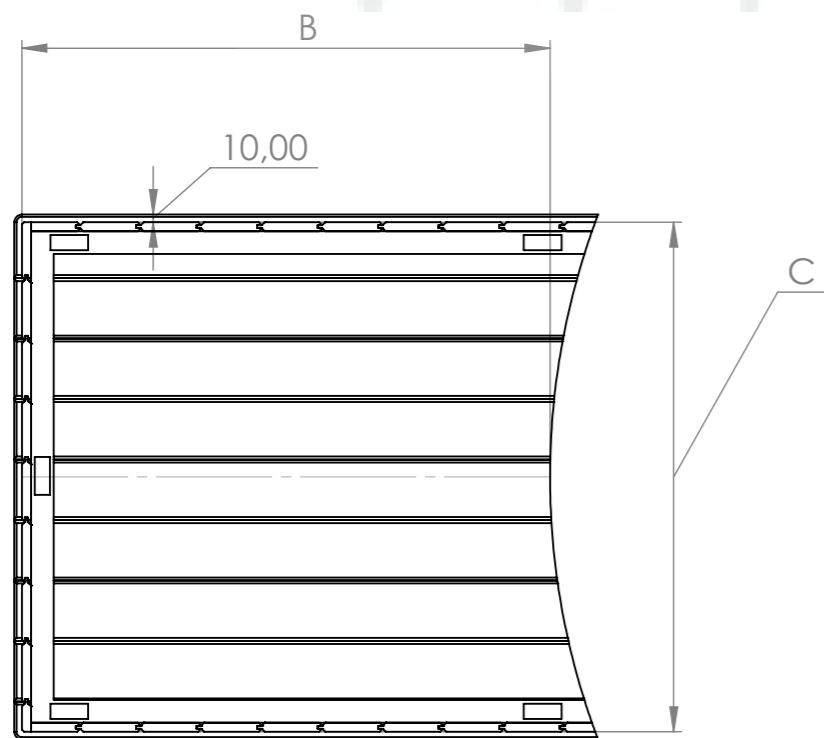

Wooden boxes for spa systems storage

WILD TUBS

Model	Wooden box
wooden box for filtration	A: 850mm B: 700mm C: 650mm
wooden box for filtration + electric heater	A: 850mm B: 700mm C: 750mm
wooden box for electric heater	A: 800mm B: 600mm C: 600mm