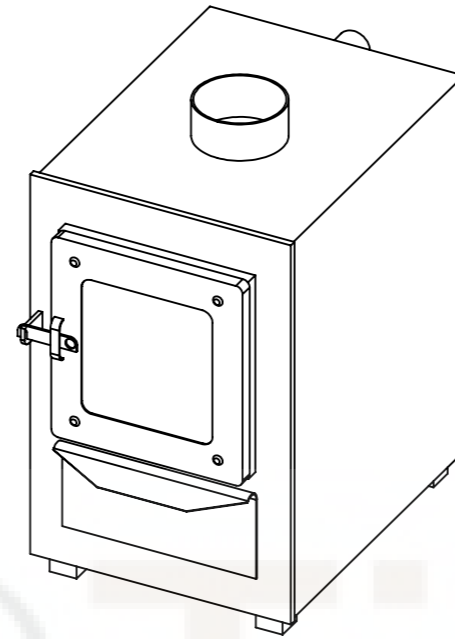

External heater

Model	A
22 kw	50cm
28 kw	75cm
35 kw	100 cm