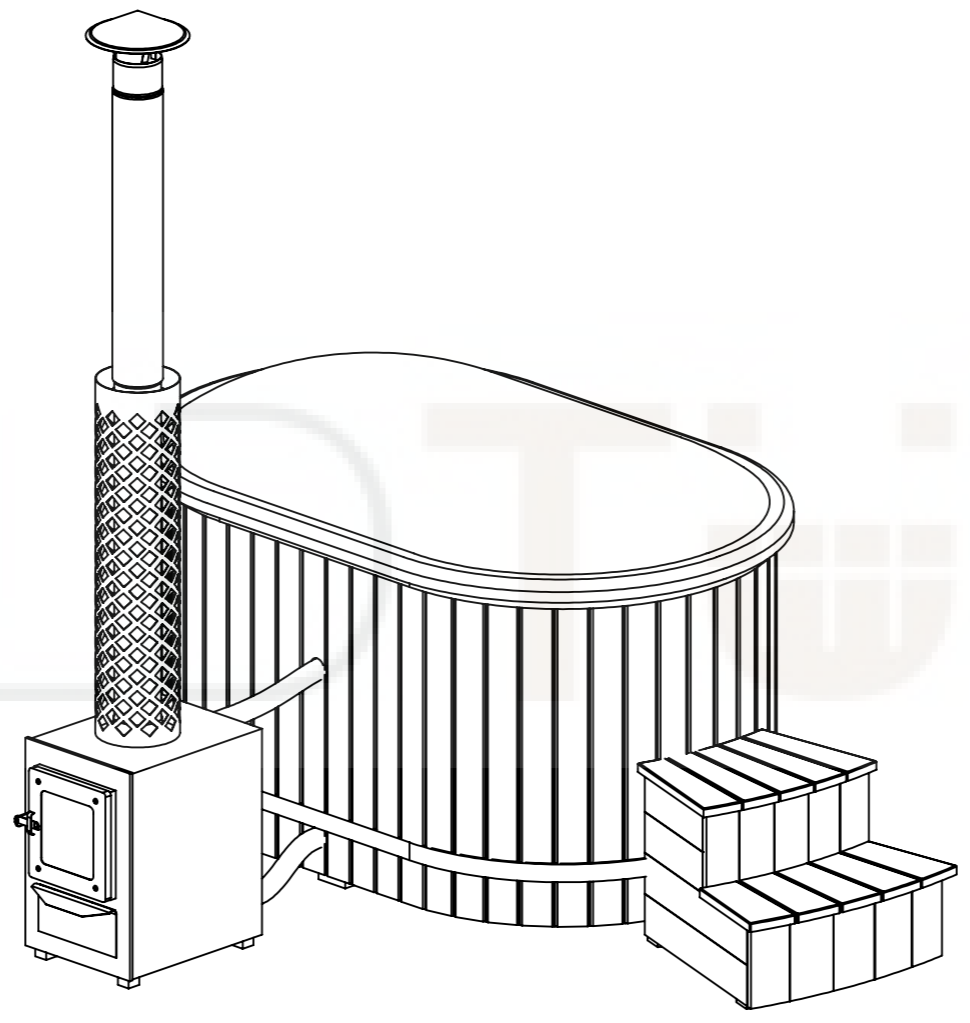

## Fiberglass ofuro hot tub

**EN:** THE MEASUREMENTS SHOWN IN THE DRAWINGS ARE FOR INFORMATIONAL PURPOSES AND MAY NOT CORRESPOND TO THE DIMENSIONS OF THE MANUFACTURED PRODUCT, AS ALL PRODUCTS ARE HANDMADE. IF IT IS NECESSARY TO KEEP SOME DIMENSIONS ACCURATE, THIS SHOULD BE INDICATED AT THE TIME OF ORDERING.

# General info

Outside measurements	1880 mm x 1180 mm x 930 mm
Height inner	910 mm
Height outer with hot tub base	1030 mm
width of the benches	300 mm
height of the benches	230 mm
Bottom circle lenght	550 mm
Fiberglass edge width	100 mm