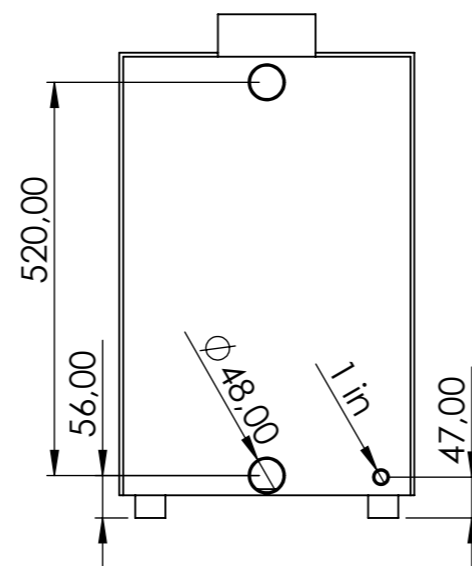

# General info

Outside measurements	1880 mm x 1180 mm x 930 mm
Height inner	910 mm
Height outer with hot tub base	1030 mm
width of the benches	300 mm
height of the benches	230 mm
Bottom circle lenght	550 mm
Fiberglass edge width	100 mm

# Fiberglass lid

Weight	15 kg
Measurements	1910mm x 1230mm x 160mm

# Leather lid

Measurements	1900mm x 1200mm x 150mm
Side leather overlay	50 mm
Weight	15kg
Insulation thickness	70-100mm

# Delivery info

Width	1400 mm
Height	1300 mm
Length	1950 mm
Weight	150-180kg