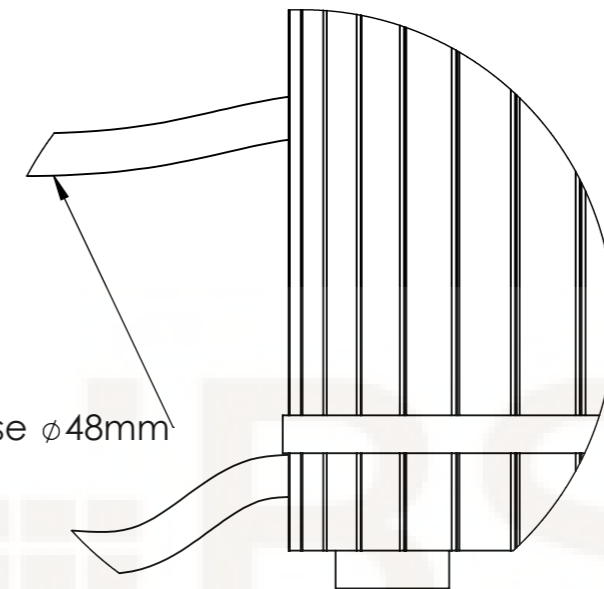

# General info

Outside measurements	1880 mm x 1180 mm x 930 mm
Height inner	910 mm
Height outer with hot tub base	1030 mm
width of the benches	300 mm
height of the benches	230 mm
Bottom circle lenght	550 mm
Fiberglass edge width	100 mm

# Fiberglass lid

Weight	15 kg
Measurements	1910mm x 1230mm x 160mm

# Leather lid

Measurements	1900mm x 1200mm x 150mm
Side leather overlay	50 mm
Weight	15kg
Insulation thickness	70-100mm

# External water tap and stove connections

Hot tub base

Heat resistant hose  $\phi$  48mm

$\phi$  48,00

Clamp  $\phi$  48-54

External tap (AISI 316) diameter	1 inch
chimney length	2000 mm