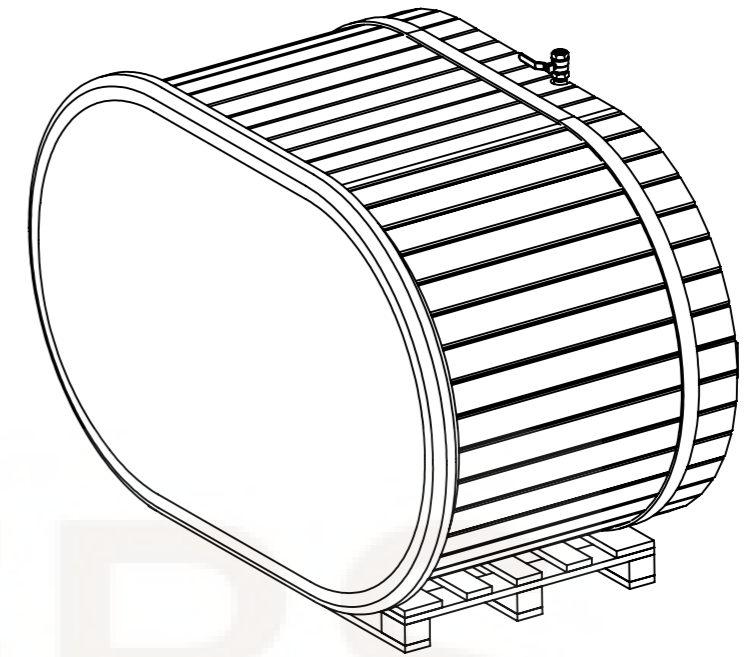

# General info

Outside measurements	1880 mm x 1180 mm x 930 mm
Height inner	910 mm
Height outer with hot tub base	1030 mm
width of the benches	300 mm
height of the benches	230 mm
Bottom circle lenght	550 mm
Fiberglass edge width	100 mm

# External heater

Model	A
22 kw	50cm
28 kw	75cm
35 kw	100 cm

# Delivery info

Width	1400 mm
Height	1300 mm
Length	1950 mm
Weight	150-180kg