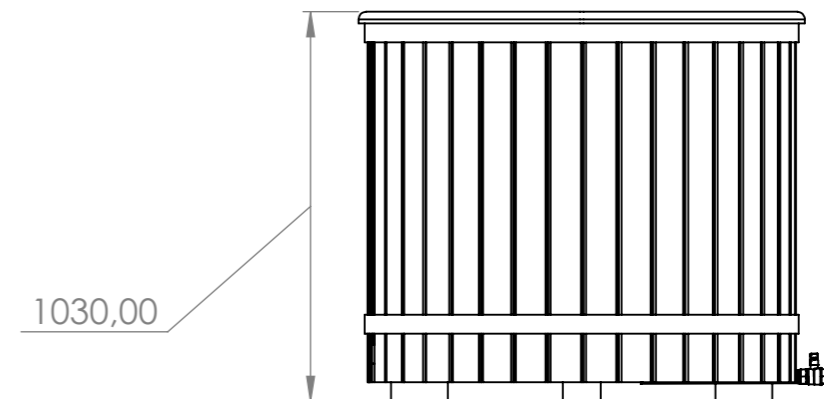

# General info

Outside measurements	1880 mm x 1180 mm x 930 mm
Height inner	910 mm
Height outer with hot tub base	1030 mm
width of the benches	300 mm
height of the benches	230 mm
Bottom circle lenght	550 mm
Fiberglass edge width	100 mm

# Fiberglass lid

Weight	15 kg
Measurements	1910mm x 1230mm x 160mm

# Leather lid

Measurements	1900mm x 1200mm x 150mm
Side leather overlay	50 mm
Weight	15kg
Insulation thickness	70-100mm

# Delivery info

Width	1400 mm
Height	1300 mm
Length	1950 mm
Weight	150-180kg