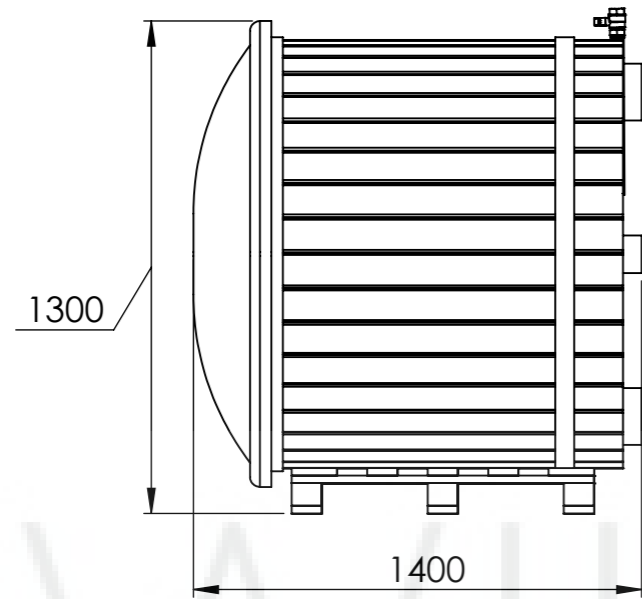

# General info

Outside measurements	1880 mm x 1180 mm x 930 mm
Height inner	910 mm
Height outer with hot tub base	1030 mm
width of the benches	300 mm
height of the benches	230 mm
Bottom circle lenght	550 mm
Fiberglass edge width	100 mm

# Fiberglass lid

Weight	15 kg
Measurements	1910mm x 1230mm x 160mm

# External heater

Model	A
22 kw	50cm
28 kw	75cm
35 kw	100 cm

# Delivery info

Width	1400 mm
Height	1300 mm
Length	1950 mm
Weight	150-180kg