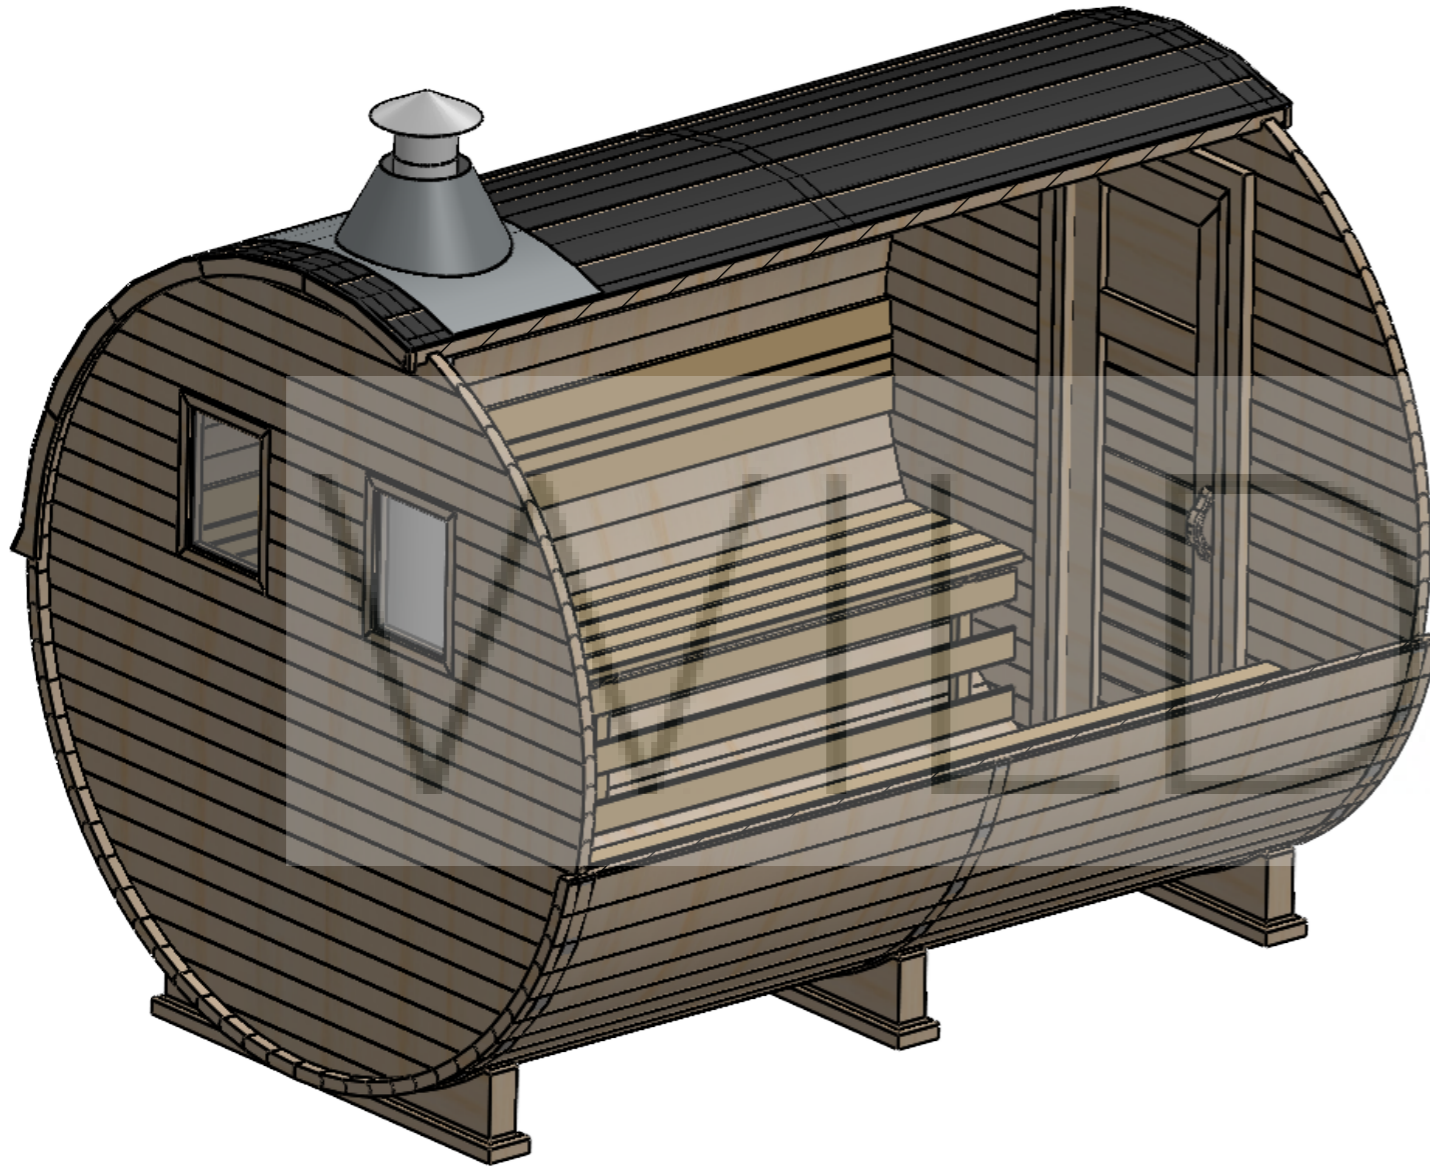

General info (2)

TUBS

Model	Inside length	Outside length
2m	1840mm	2000mm
2,5m	2340mm	2500 mm
3m	2840 mm	3000 mm
3,5m	3340 mm	3500 mm
4m	3840 mm	4000 mm
4,5m	4340 mm	4500 mm
5m	4840 mm	5000 mm
5,5m	5340 mm	5500 mm
6m	5840 mm	6000 mm