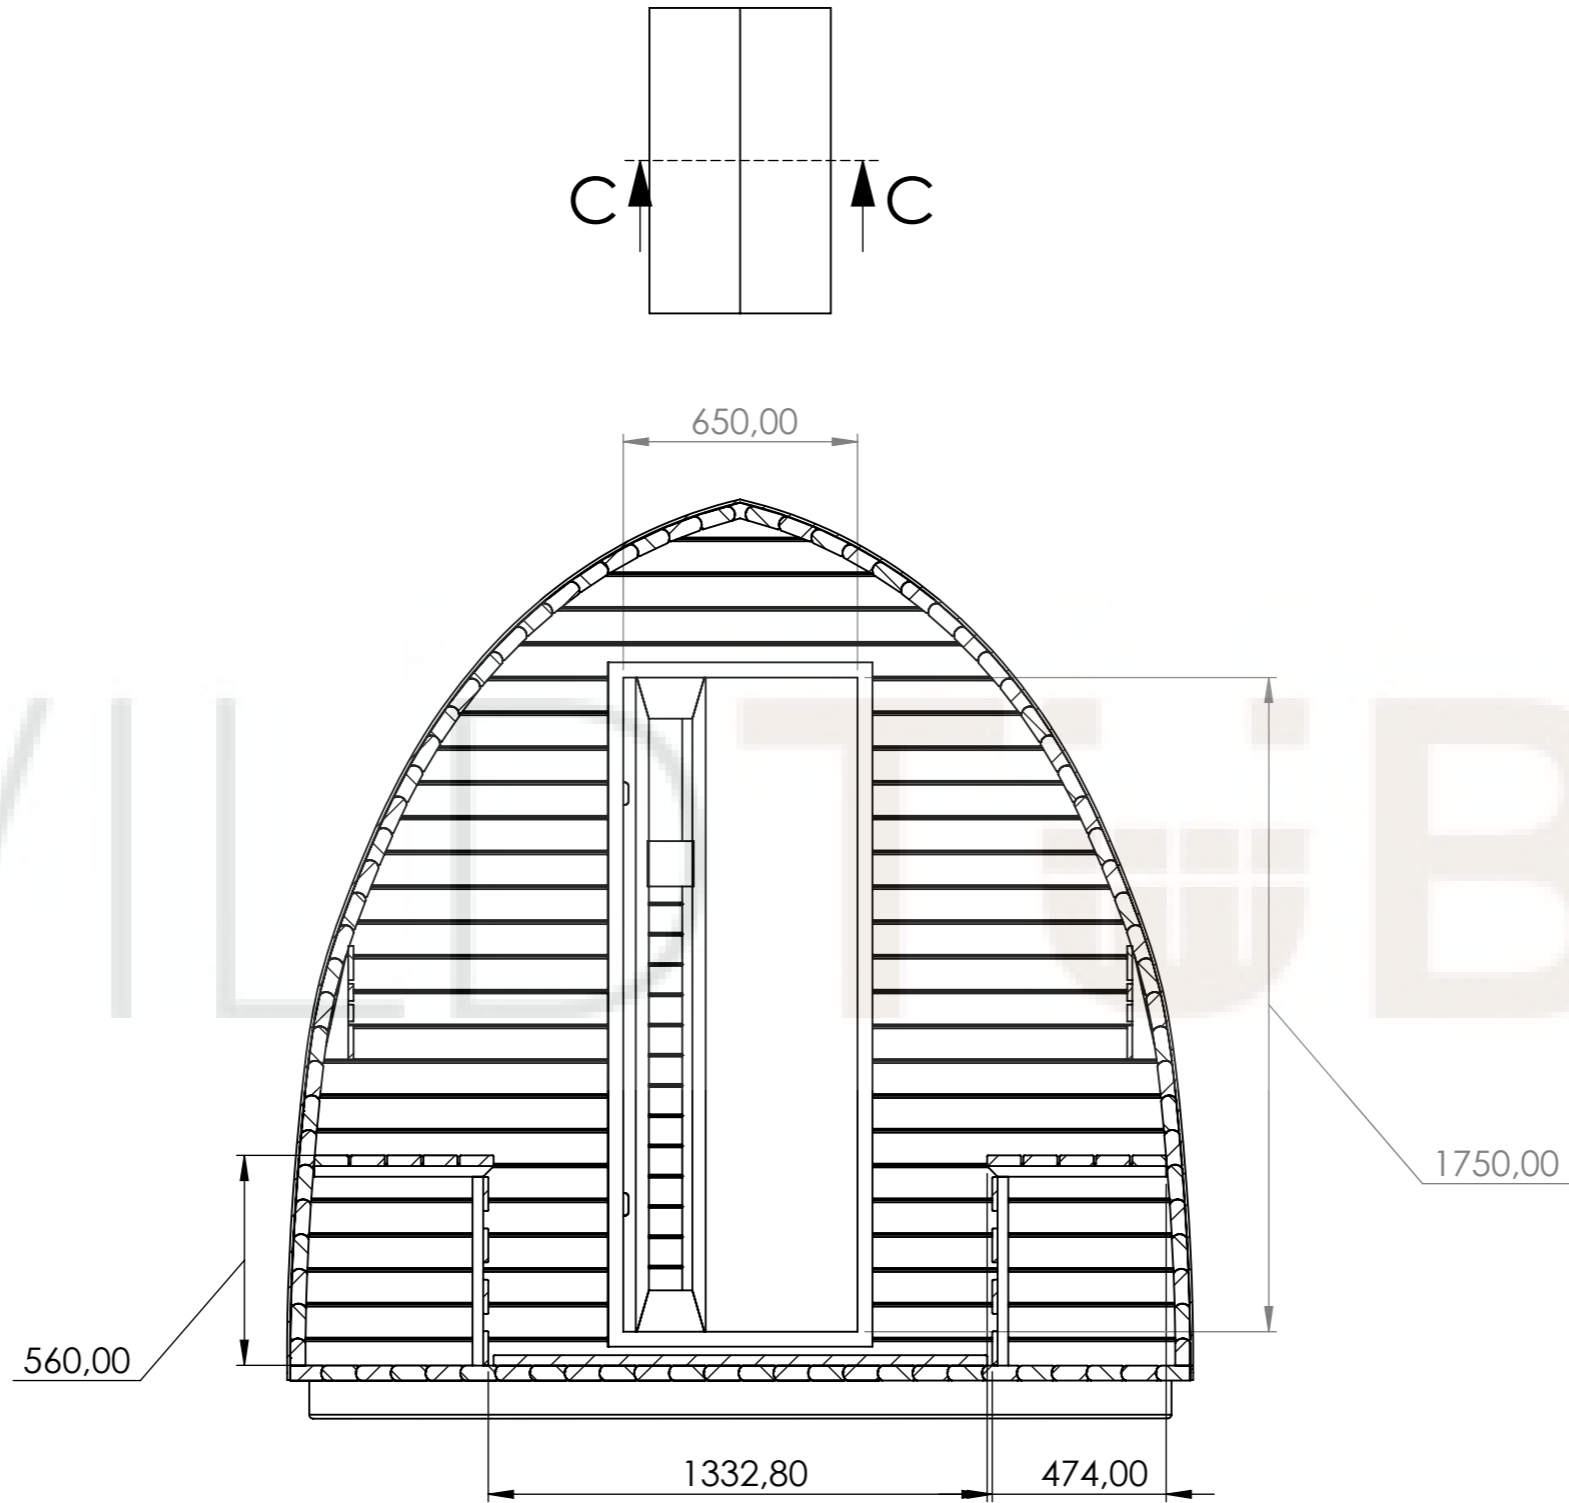

General info (3) rest room /terrace