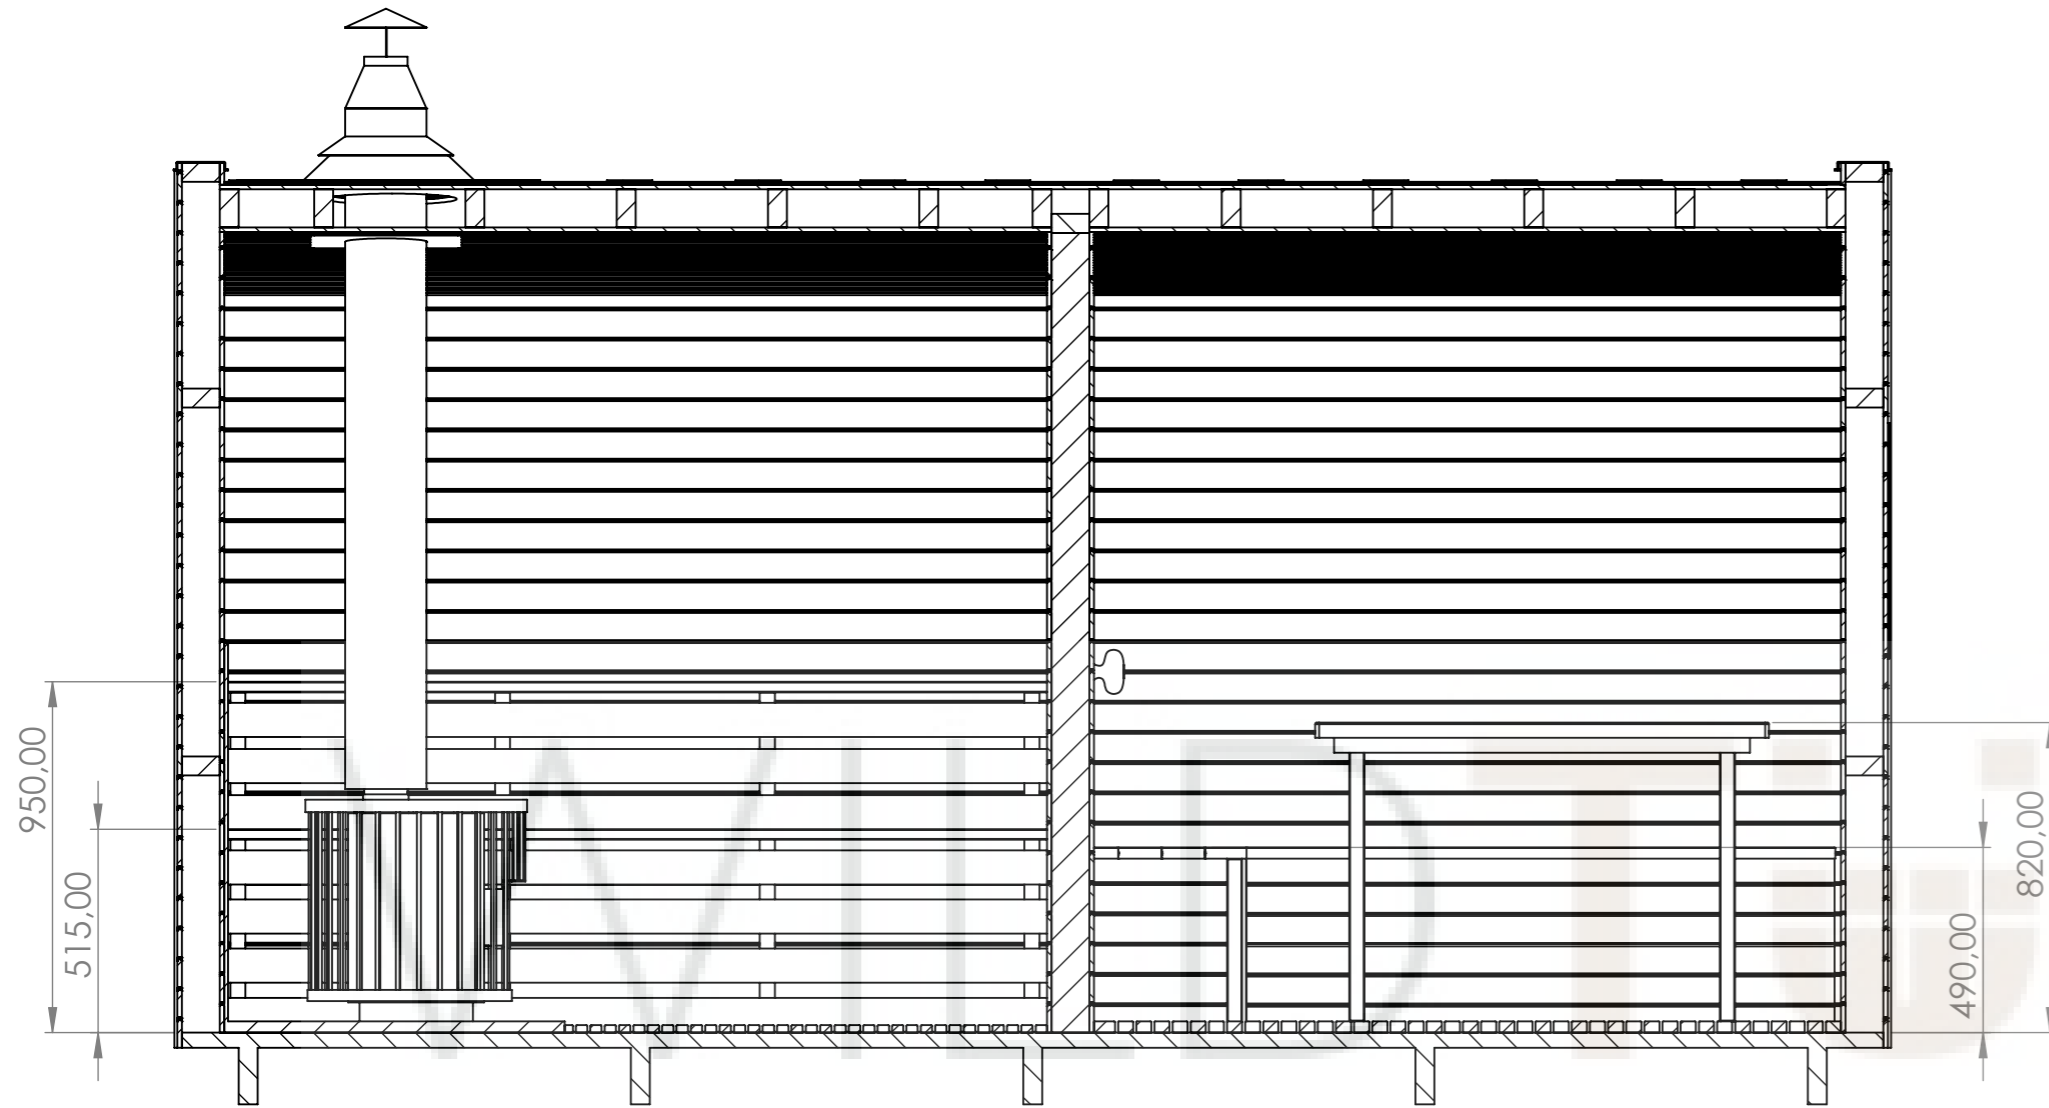

General info (2)

Rest room benches height	490 mm
Rest room table height	820 mm
Sauna benches height (1)	515 mm
Sauna benches height (2)	950 mm