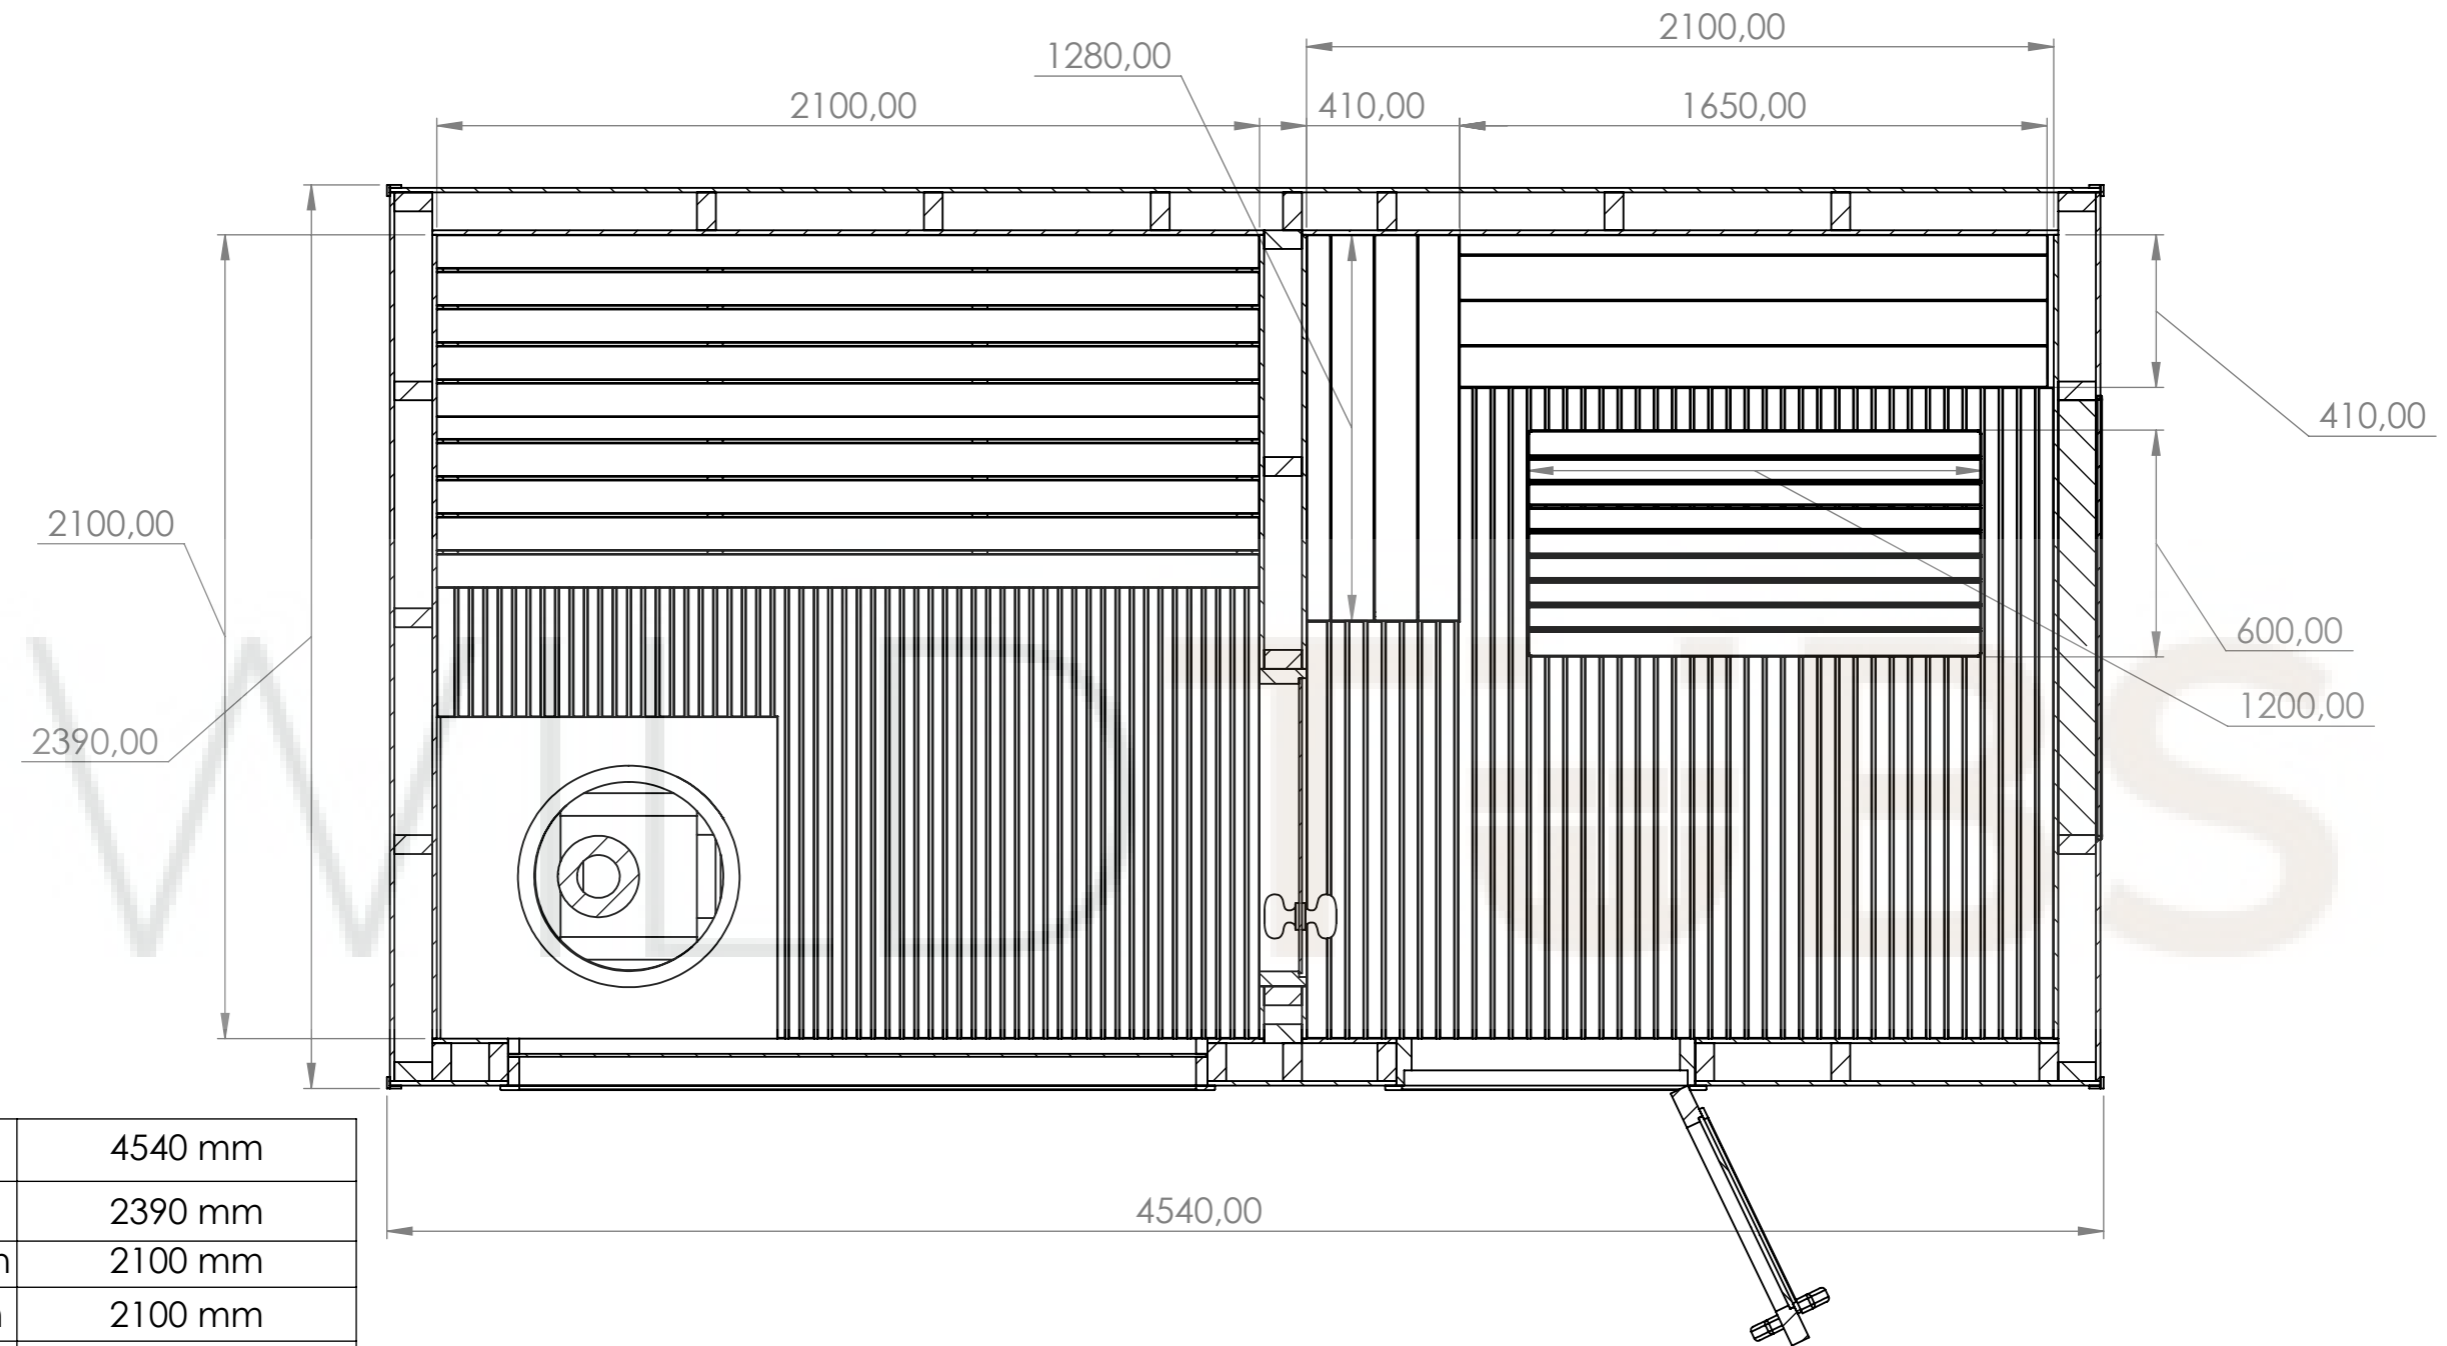

# WILD TUBS

Modern sauna

**EN:** THE MEASUREMENTS SHOWN IN THE DRAWINGS ARE FOR INFORMATIONAL PURPOSES AND MAY NOT CORRESPOND TO THE DIMENSIONS OF THE MANUFACTURED PRODUCT, AS ALL PRODUCTS ARE HANDMADE. IF IT IS NECESSARY TO KEEP SOME DIMENSIONS ACCURATE, THIS SHOULD BE INDICATED AT THE TIME OF ORDERING.

# General info

Outside length	4540 mm
Outside width	2390 mm
Sauna room length	2100 mm
Sauna room width	2100 mm
Rest room length	2100 mm
Rest room width	2100 mm
Rest room benches length	1650mm 1280mm
Rest room benches width	410 mm
Rest room table length	1200mm
Rest room table width	600 mm

### General info (3)

Inside height (1)	2110 mm
Inside height (2)	1950 mm
Benches width (1)	490 mm
Benches width (2)	490 mm

# General info (4)

Height	2490 mm
Width	2350 mm
Length	4544 mm
Wight	~2000kg