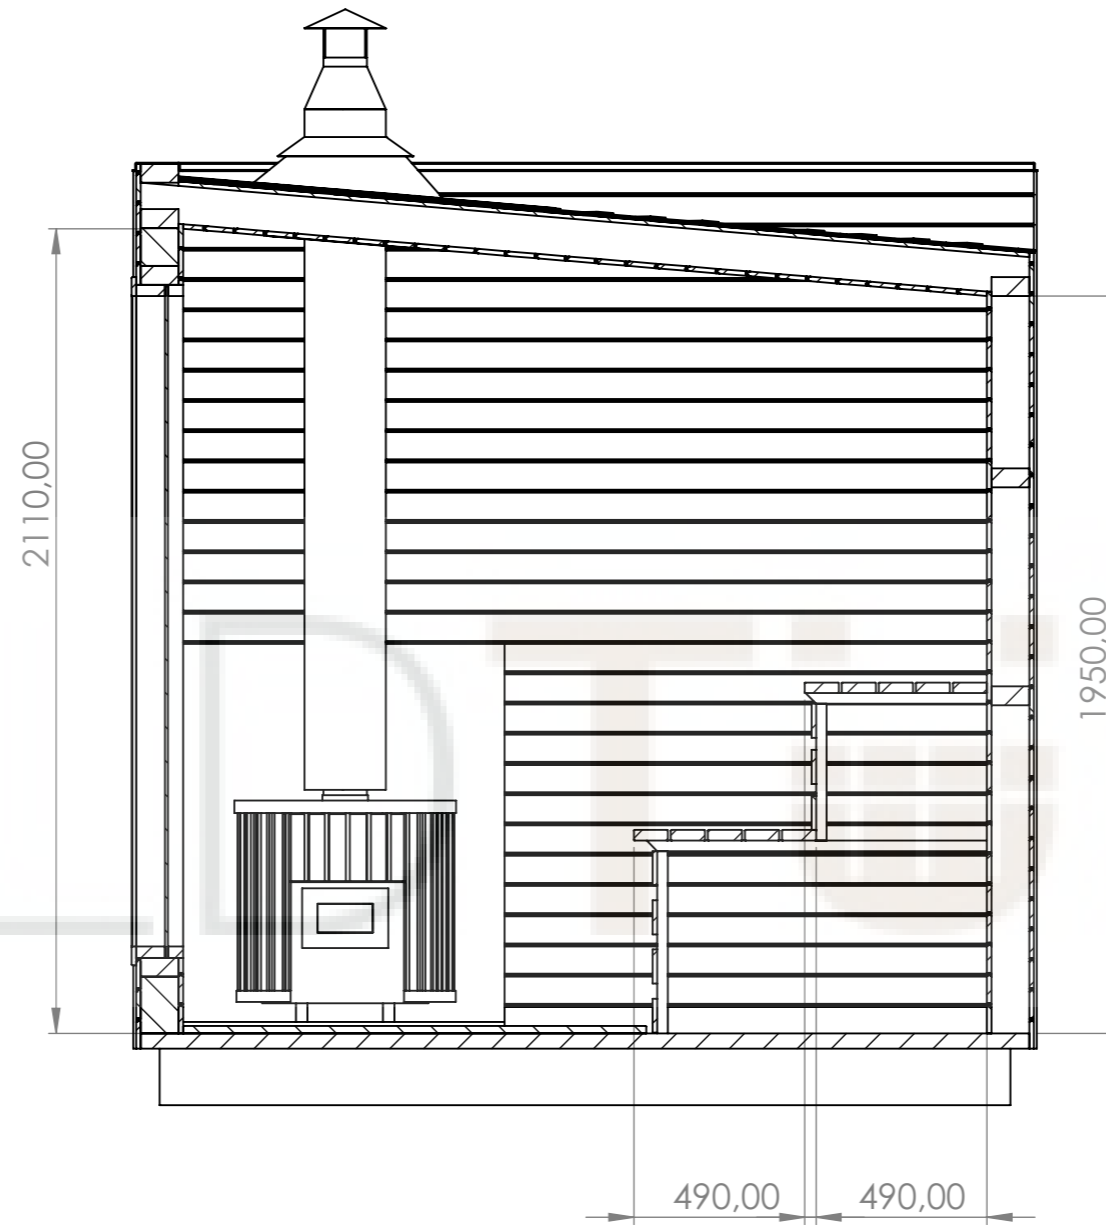

# General info

Outside length	4540 mm
Outside width	2390 mm
Sauna room length	2100 mm
Sauna room width	2100 mm
Rest room length	2100 mm
Rest room width	2100 mm
Rest room benches length	1650mm 1280mm
Rest room benches width	410 mm
Rest room table length	1200mm
Rest room table width	600 mm

## General info (2)

Rest room benches height	490 mm
Rest room table height	820 mm
Sauna benches height (1)	515 mm
Sauna benches height (2)	950 mm

### General info (3)

Inside height (1)	2110 mm
Inside height (2)	1950 mm
Benches width (1)	490 mm
Benches width (2)	490 mm

# General info (4)

Height	2490 mm
Width	2350 mm
Length	4544 mm
Wight	~2000kg