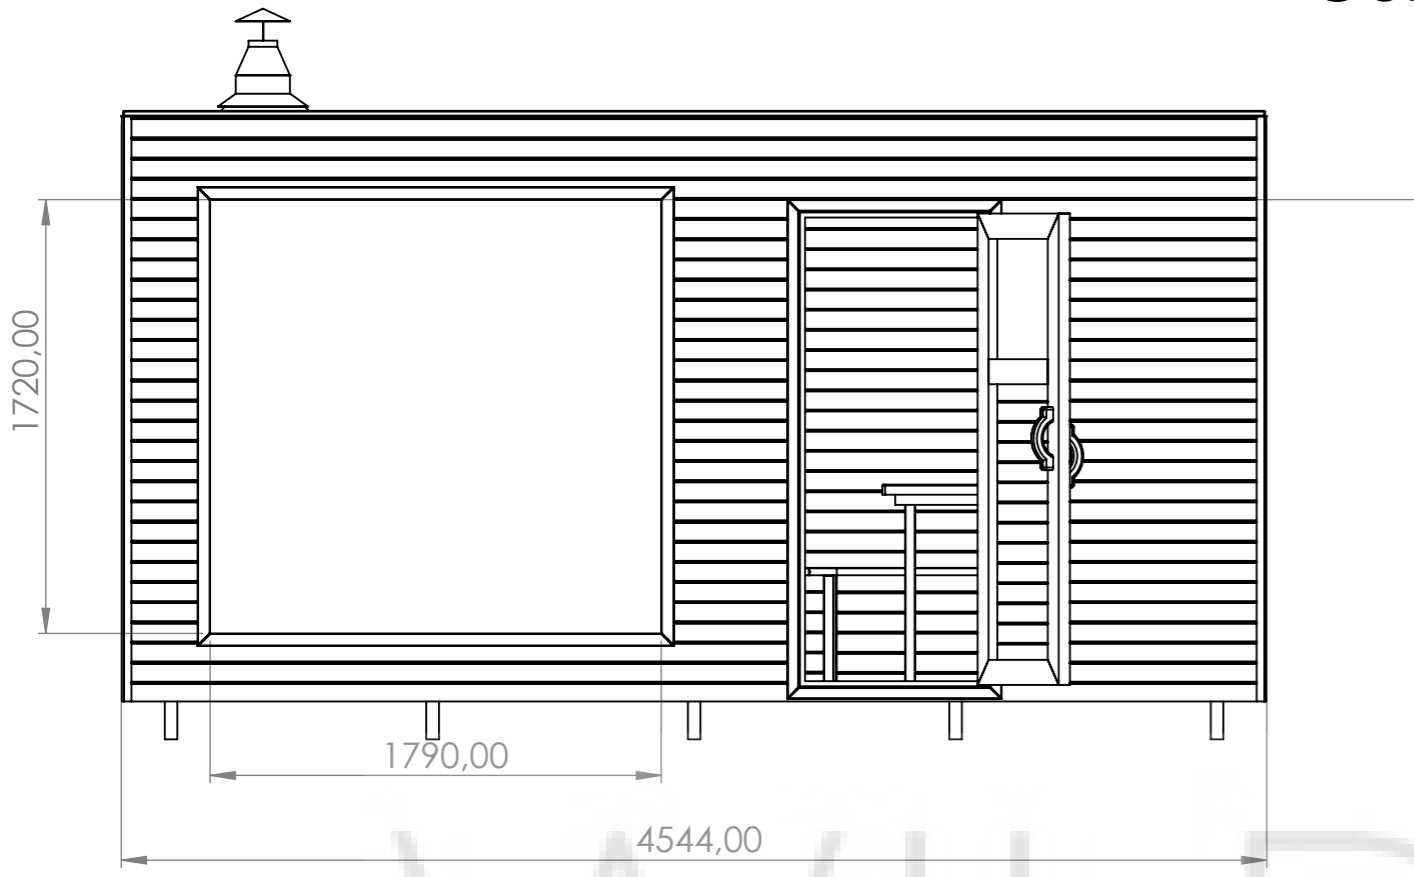

# General info

Outside length	4540 mm
Outside width	2390 mm
Sauna room length	2100 mm
Sauna room width	2100 mm
Rest room length	2100 mm
Rest room width	2100 mm
Rest room benches length	1650mm 1280mm
Rest room benches width	410 mm
Rest room table length	1200mm
Rest room table width	600 mm

## General info (2)

Rest room benches height	490 mm
Rest room table height	820 mm
Sauna benches height (1)	515 mm
Sauna benches height (2)	950 mm

### General info (3)

Inside height (1)	2110 mm
Inside height (2)	1950 mm
Benches width (1)	490 mm
Benches width (2)	490 mm

# General info (4)

Height	2490 mm
Width	2350 mm
Length	4544 mm
Wight	~2000kg