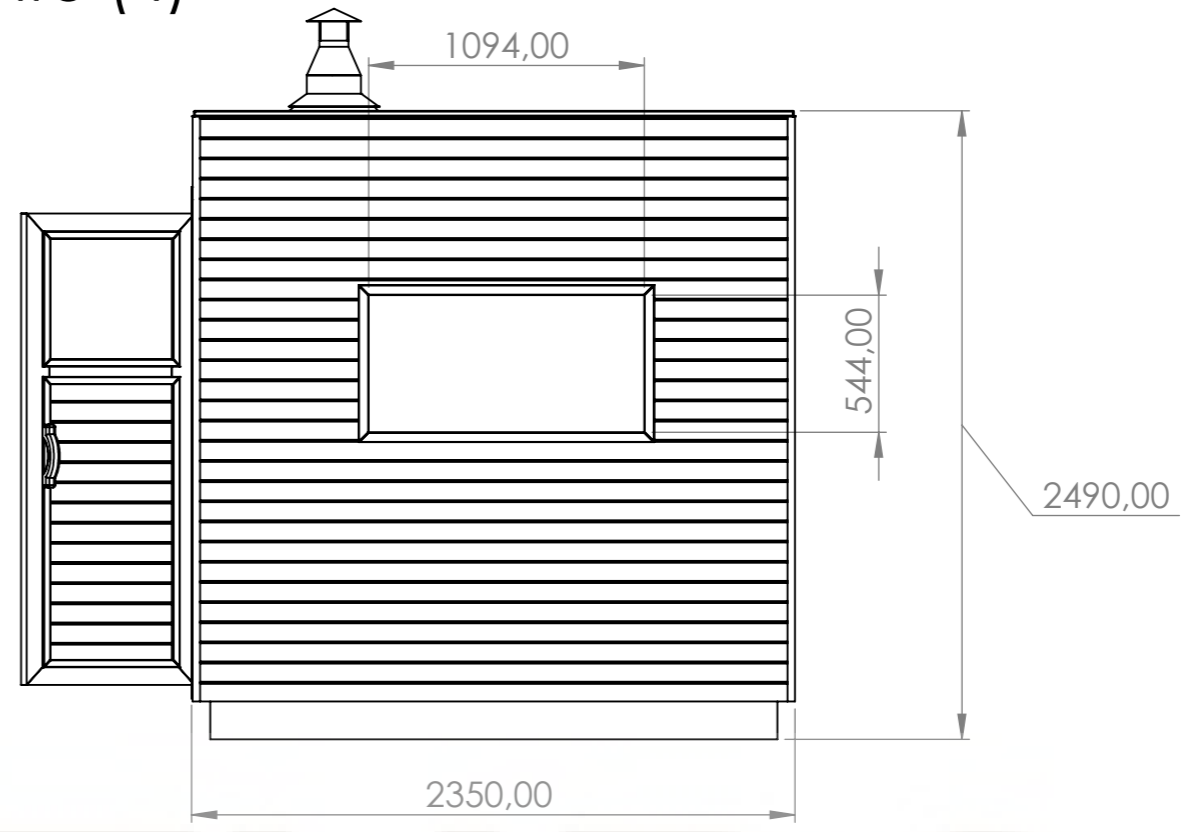

# General info

Outside length	4540 mm
Outside width	2390 mm
Sauna room length	2100 mm
Sauna room width	2100 mm
Rest room length	2100 mm
Rest room width	2100 mm
Rest room benches length	1650mm 1280mm
Rest room benches width	410 mm
Rest room table length	1200mm
Rest room table width	600 mm

## General info (2)

Rest room benches height	490 mm
Rest room table height	820 mm
Sauna benches height (1)	515 mm
Sauna benches height (2)	950 mm

### General info (3)

Inside height (1)	2110 mm
Inside height (2)	1950 mm
Benches width (1)	490 mm
Benches width (2)	490 mm

# General info (4)

Height	2490 mm
Width	2350 mm
Length	4544 mm
Wight	~2000kg