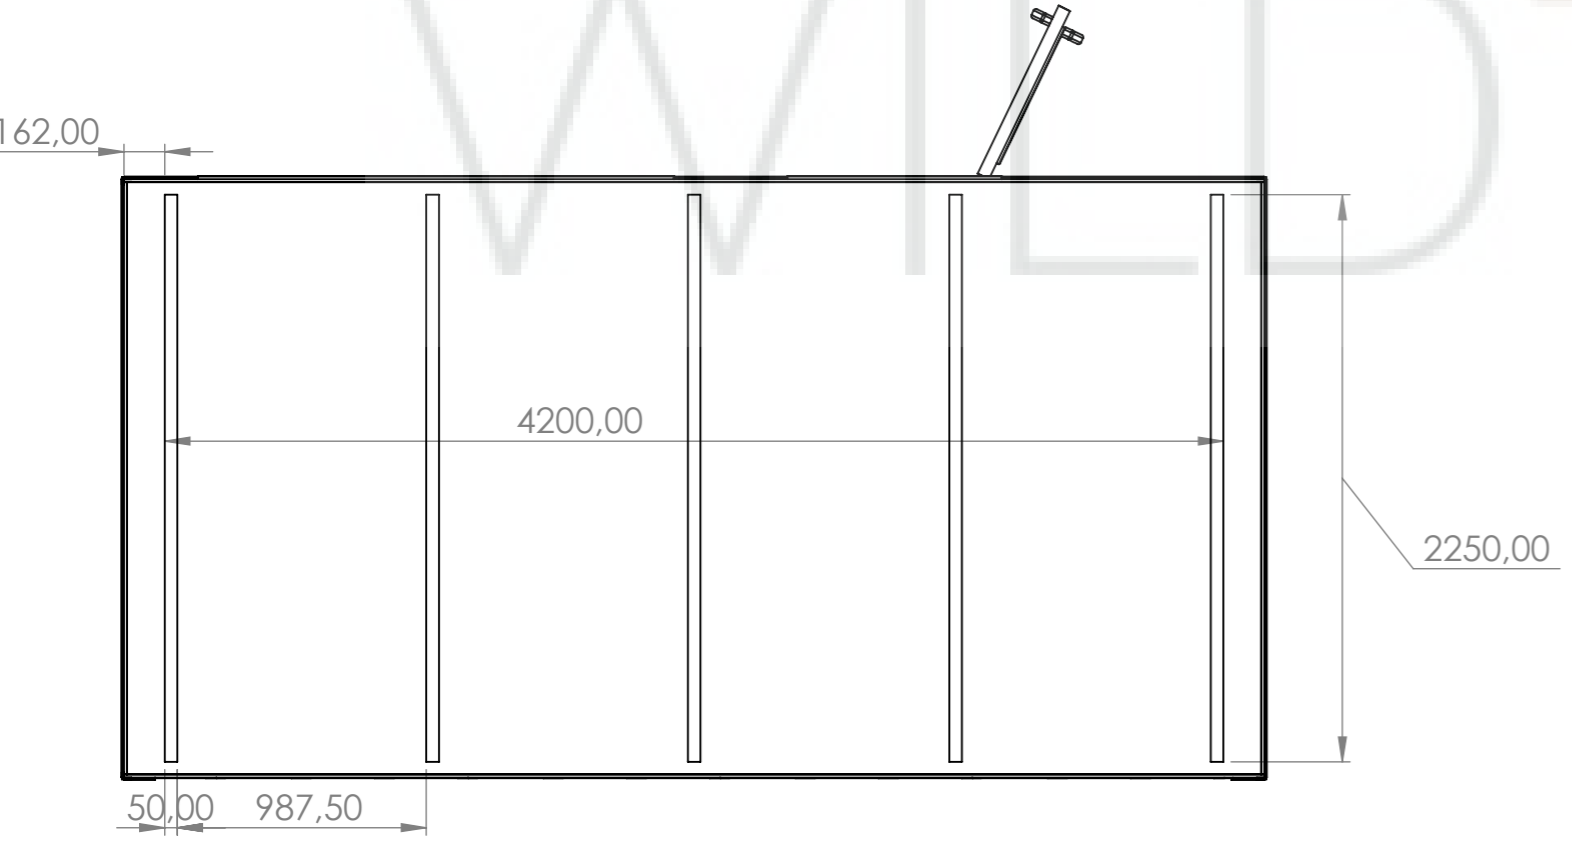

# General info

Outside length	4540 mm
Outside width	2390 mm
Sauna room length	2100 mm
Sauna room width	2100 mm
Rest room length	2100 mm
Rest room width	2100 mm
Rest room benches length	1650mm 1280mm
Rest room benches width	410 mm
Rest room table length	1200mm
Rest room table width	600 mm

## General info (2)

Rest room benches height	490 mm
Rest room table height	820 mm
Sauna benches height (1)	515 mm
Sauna benches height (2)	950 mm

### General info (3)

Inside height (1)	2110 mm
Inside height (2)	1950 mm
Benches width (1)	490 mm
Benches width (2)	490 mm

# General info (4)

Height	2490 mm
Width	2350 mm
Length	4544 mm
Wight	~2000kg